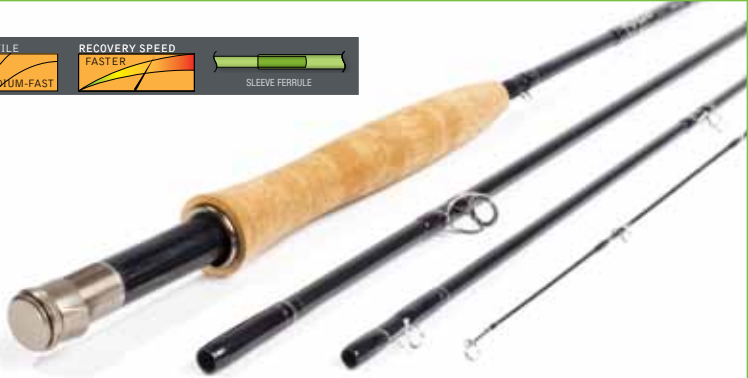

S4

model	line	length	oz.	grip	price	model	line	length	oz.	grip	price	model	line	length	oz.	grip	price
4 PIECE RODS																	
S4903/4	3	9' 0"	2.7	f	$745	S4906/4	6	9' 0"	3.0	f	$745	S4958/4	8	9' 6"	4.0	g	$745
S4854/4	4	8' 6"	2.7	f	745	S4906/4 FB	6	9' 0"	3.0	g	745	S41008/4	8	10' 0"	4.2	g	745
S4904/4	4	9' 0"	2.8	f	745	S4956/4	6	9' 6"	3.8	g	745	S41006/4	6	10' 0"	4.0	g	745
S41004/4	4	10' 0"	3.6	f	745	S41006/4	6	10' 0"	4.0	g	745	S4907/4	7	9' 0"	3.8	g	745
S4855/4	5	8' 6"	2.8	f	745	S4907/4	7	9' 0"	3.8	g	745	S4957/4	7	9' 6"	3.9	g	745
S4905/4	5	9' 0"	2.9	f	745	S4957/4	7	9' 6"	3.9	g	745	S41007/4	7	10' 0"	4.1	g	745
S41005/4	5	10' 0"	3.7	f	745	S41007/4	7	10' 0"	4.1	g	745	S4908/4	8	9' 0"	3.9	g	745

S4s

model	line	length	oz.	grip	price	model	line	length	oz.	grip	price	model	line	length	oz.	grip	price
2 PIECE RODS																	
S4s908/2	8	9' 0"	4.2	h	$775	S4s905/4	5	9' 0"	3.6	h	$775	S4s8010/4	10	8' 0"	3.8	h	$775
S4s909/2	9	9' 0"	4.3	h	775	S4s909/2	9	9' 0"	4.3	h	775	S4s806/4 NEW	6	8' 0"	3.2	h	775
S4s910/2	10	9' 0"	4.6	h	775	S4s910/2	10	9' 0"	4.6	h	775	S4s906/4	6	9' 0"	3.8	h	775
S4s911/2	11	9' 0"	5.2	h	775	S4s911/2	11	9' 0"	5.2	h	775	S4s907/4	7	9' 0"	3.9	h	775
S4s912/2	12	9' 0"	5.3	h	775	S4s912/2	12	9' 0"	5.3	h	775	S4s908/4	8	8' 0"	3.6	h	775
4 PIECE RODS																	
S4s908/4	8	8' 0"	4.0	h	775	S4s905/4	5	9' 0"	3.6	h	$775	S4s9010/4	10	9' 0"	4.4	h	775
S4s909/4	9	9' 0"	4.2	h	775	S4s906/4	6	9' 0"	3.8	h	775	S4s9011/4	11	9' 0"	5.3	h	775
4 PIECE RODS CONT'D																	
S4s8010/4	10	8' 0"	3.8	h	$775	S4s907/4	7	9' 0"	3.9	h	775	S4s9012/4	12	9' 0"	5.4	h	775
Muskie / Pike	10	9' 0"	4.4	q	775	S4s908/4	8	8' 0"	3.6	h	775	S4s8813/4	13	8' 8"	5.4	h	775
S4s9010/4	10	9' 0"	4.4	h	775	S4s908/4	8	9' 0"	4.0	h	775						
S4s9011/4	11	9' 0"	5.3	h	775	S4s909/4	9	9' 0"	4.2	h	775						

A4