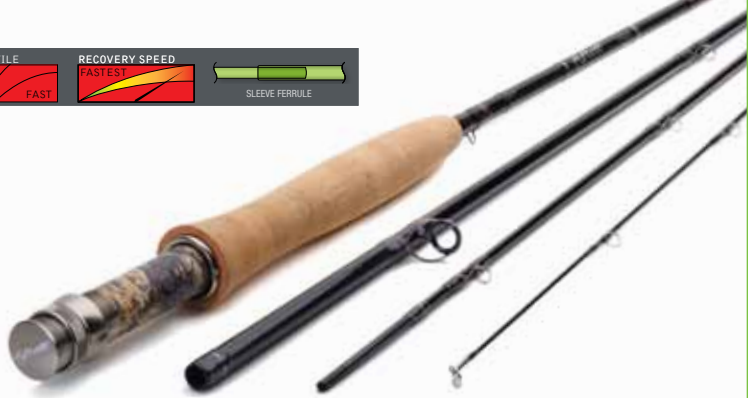

S4

model	line	length	oz.	grip	price	model	line	length	oz.	grip	price	model	line	length	oz.	grip	price
4 PIECE RODS																	
S4903/4	3	9' 0"	2.7	f	$745	S4906/4	6	9' 0"	3.0	f	$745	S4958/4	8	9' 6"	4.0	g	$745
S4854/4	4	8' 6"	2.7	f	745	S4906/4 FB	6	9' 0"	3.0	g	745	S41008/4	8	10' 0"	4.2	g	745
S4904/4	4	9' 0"	2.8	f	745	S4956/4	6	9' 6"	3.8	g	745	S41006/4	6	10' 0"	4.0	g	745
S41004/4	4	10' 0"	3.6	f	745	S41006/4	6	10' 0"	4.0	g	745	S4907/4	7	9' 0"	3.8	g	745
S4855/4	5	8' 6"	2.8	f	745	S4907/4	7	9' 0"	3.8	g	745	S4957/4	7	9' 6"	3.9	g	745
S4905/4	5	9' 0"	2.9	f	745	S4957/4	7	9' 6"	3.9	g	745	S41007/4	7	10' 0"	4.1	g	745
S41005/4	5	10' 0"	3.7	f	745	S41007/4	7	10' 0"	4.1	g	745	S4908/4	8	9' 0"	3.9	g	745

S4s