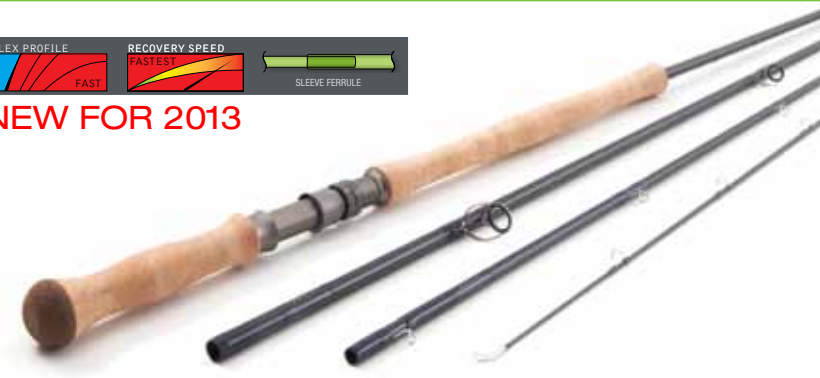

T3h

NEW FOR 2013