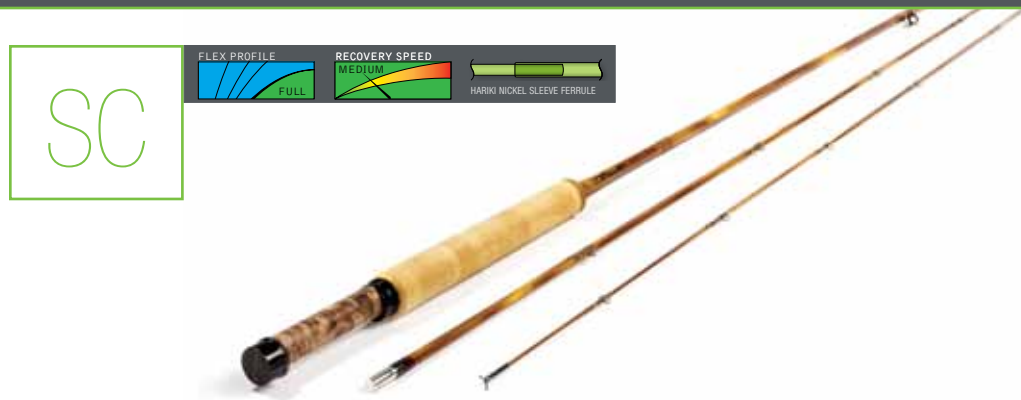

SC

FLEX PROFILE: FULL
RECOVERY SPEED: MEDIUM
HARIKI NICKEL SLEEVE FERRULE

model	line	length	oz.	grip	price
3 PIECE RODS					
SC653	3	6' 5"	2.4	u	$2950
SC6114	4	6' 11"	2.9	u	2950
SC754	4	7' 5"	3.1	u	2950
SC7105	5	7' 10"	4.2	u	2950